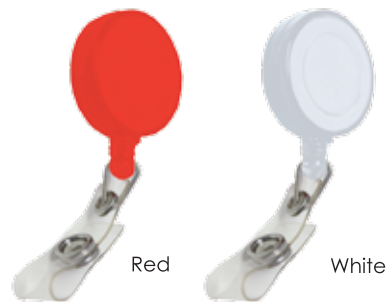

Buckle
- 15mm
- 20mm

Handphone String

Swing Buckle
- 20mm

Safety Clip
- 15mm
- 20mm

Lanyard Finishing

Buttom

Clip

Sewing

TRANSPARENT CARD HOLDER

Color : White, Black, Red, Blue

SOLID CARD HOLDER

Color : White, Black, Red, Royal Blue, Navy Blue

ID Card

- ID-001 : 7cm(W) x 9.9cm(H)
- ID-002 : 8cm(W) x 12.5cm(H)
- ID-003 : 8.7cm(W) x 14cm(H)
- ID-004 : 5.5cm(W) x 8.5cm(H)

Printing Method : UV Printing

YOYO TAG

- Code : Yoyo Tag
- Material : Plastic
- Size : 3cm x 3cm
- Color : Red, White

Printing Method **Silkscreen** 1.5cm(w) x 1.5cm(h)

Lanyard

Soft PVC

Card Holder

Yoyo Tag