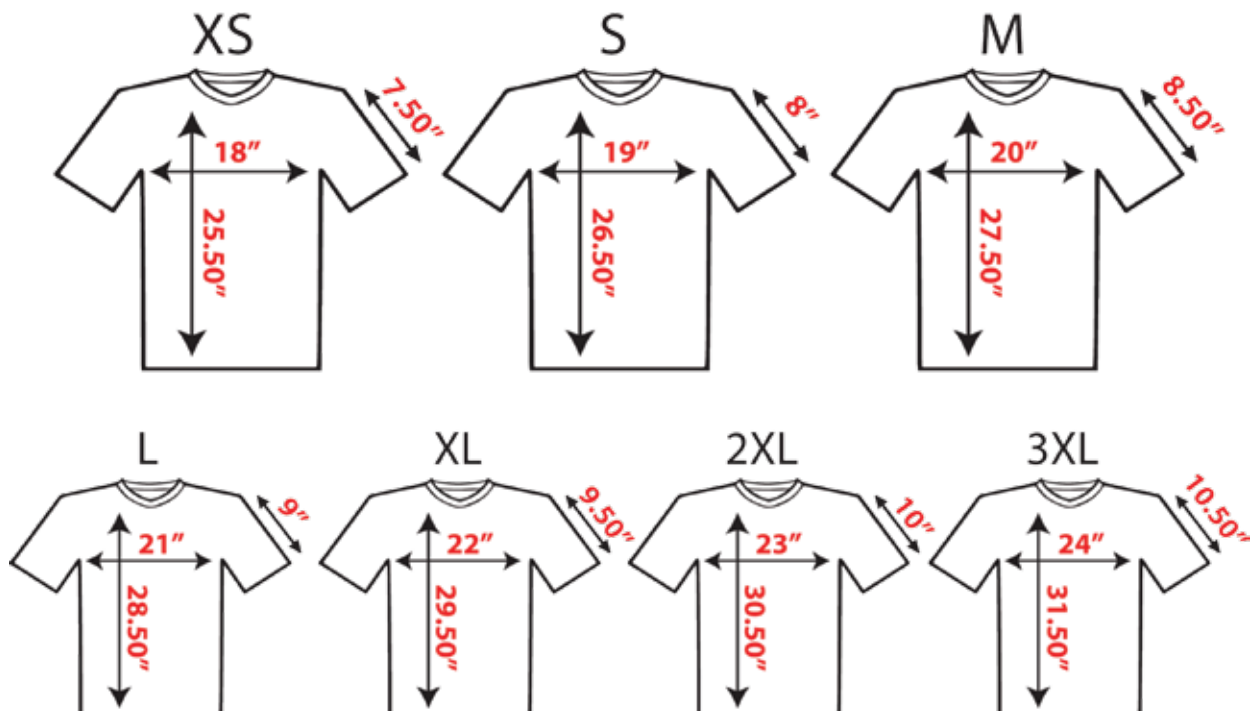

PRODUCT FEATURES:

ROUND NECK SHORT SLEEVE UNISEX / PREMIUM T-SHIRT

PRODUCT CODE - EM12 & EM13

- Unisex (EM12) 165 GSM - 14 Colours
  (Orange, Green, Royal Blue, Turquoise, Magenta, Purple, Maroon, Navy blue, Dark ash grey, Light ash grey)
- Grey melange is 85% cotton 15% viscose.
- Anthra melange is 65% cotton 35% polyester.
- Tubular body construction with lycra collar rib.
- Double needle stitching at neck, shoulder and body hem.
- Shoulder to shoulder back neck tape with chain stitching.

ROUND NECK LONG SLEEVE UNISEX T-SHIRT

PRODUCT CODE - EM21

- Unisex (EM21) 165 GSM available
  (Black, White, Red, Dark Melange Grey, Light Melange Grey)

SIZE	XS	S	M	L	XL	2XL	3XL
CHEST WIDTH	18"	19"	20"	21"	22"	23"	24"
BODY LENGTH	25.50"	26.50"	27.50"	28.50"	29.50"	30.50"	31.50"
SLEEVE LENGTH	7.50"	8"	8.50"	9"	9.50"	10"	10.50"

All the measurements are in inches

EMRIF®
C L O T H I N G