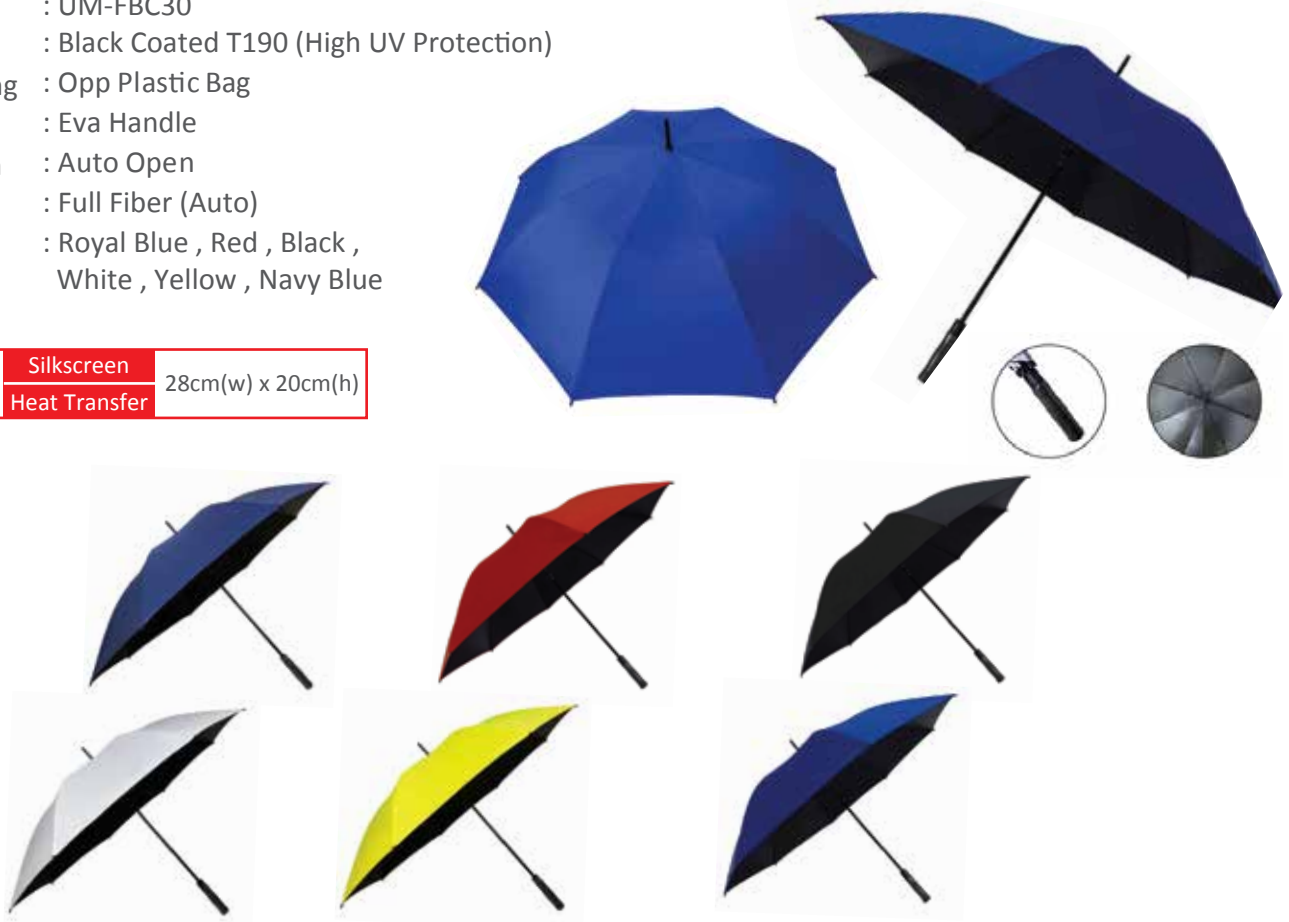

30" Full Fiber - Black Coated Umbrella

Code : UM-FBC30
Material : Black Coated T190 (High UV Protection)
Packaging : Opp Plastic Bag
Handle : Eva Handle
Function : Auto Open
Fram : Full Fiber (Auto)
Color : Royal Blue , Red , Black ,
White , Yellow , Navy Blue

Printing Method	Silkscreen	28cm(w) x 20cm(h)
	Heat Transfer