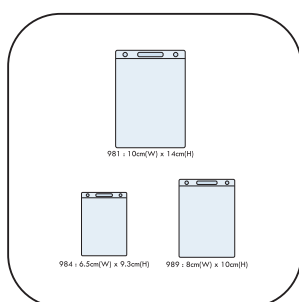

Printing Method : UV Printing

YOYO TAG

- Code : Yoyo Tag
- Material : Plastic
- Size : 3cm x 3cm
- Color : Red, White

Printing Method **Silkscreen** 1.5cm(w) x 1.5cm(h)

Lanyard

Soft PVC

Card Holder

Yoyo Tag