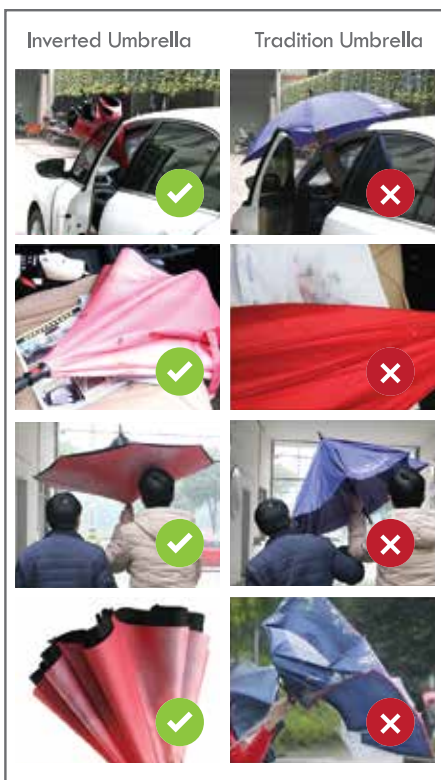

Printing Method	Silkscreen Heat Transfer
20cm(w) x 15cm(h)