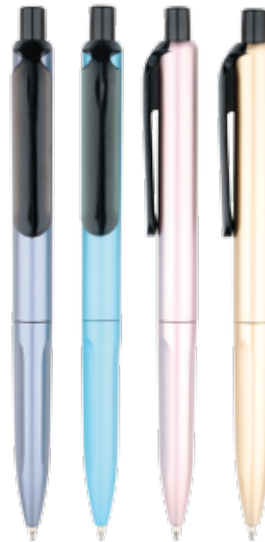

4 in 1 Plastic Pen

Code : P2842A
Pen Size : 14cm x 1.3cm
Weight : 11g/pc
Pen Color : Pink

Printing Method :	Body: 4cm(w) x 0.8cm(h)
Pad Print	

Plastic Pen

Code : P2537D
Pen Size : 14.1cm x 1.2cm
Weight : 9g/pc
Pen Color : White, Apple Green, Red,
Orange, Light Blue

Printing Method : Body: 6cm(w) x 0.7cm(h)
Pad Print

Plastic Pen

Code : P2543B
Pen Size : 14.1cm x 1cm
Weight : 9g/pc
Pen Color : Rose Gold, Gold, Gun Metal,
Light Blue

Printing Method : Clip: 3.5cm(w) x 0.6cm(h)
Pad Print Body: 5.5cm(w) x 0.7cm(h)