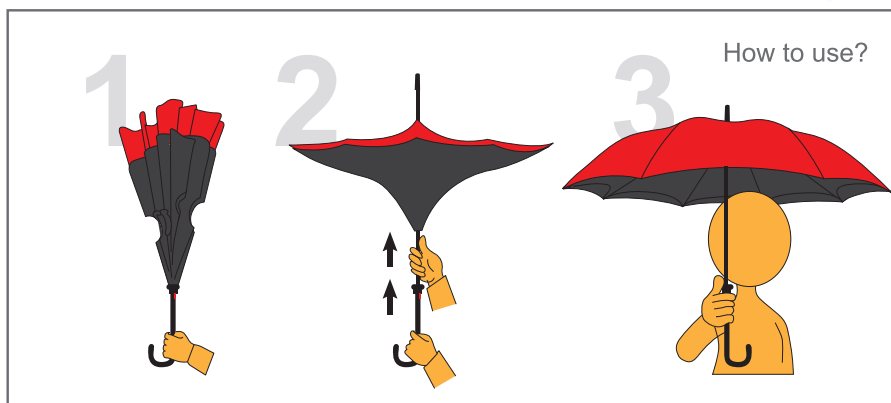

Printing Method	Silkscreen Heat Transfer
20cm(w) x 15cm(h)