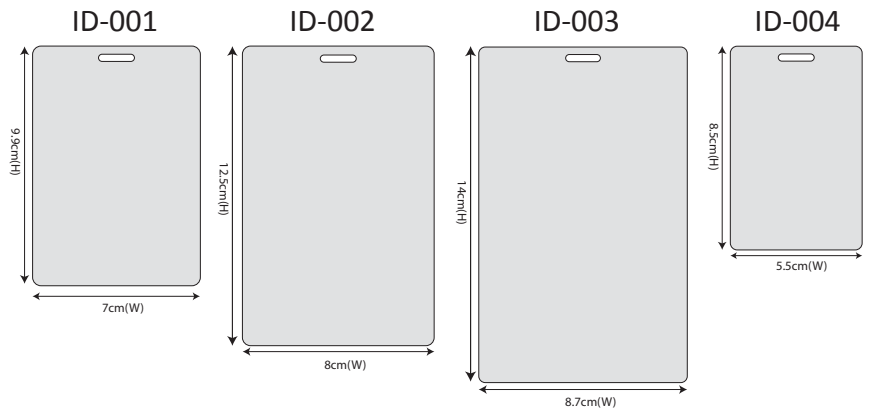

TRANSPARENT CARD HOLDER

Color : White, Black, Red, Blue

SOLID CARD HOLDER

Color : White, Black, Red, Royal Blue, Navy Blue

ID Card

- ID-001 : 7cm(W) x 9.9cm(H)
- ID-002 : 8cm(W) x 12.5cm(H)
- ID-003 : 8.7cm(W) x 14cm(H)
- ID-004 : 5.5cm(W) x 8.5cm(H)